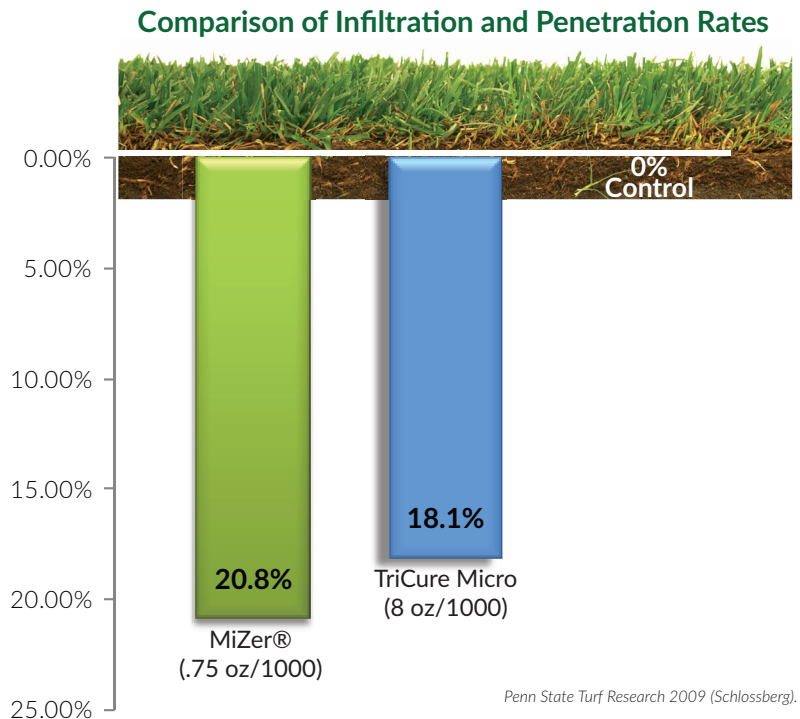

Strategy of Use: Injection

- Injection Program for broad acres
- Program for water repellency and Localized Dry Spots (LDS)
- Safe to use – No Burn

Research Facts and Findings:

ALWAYS READ AND FOLLOW LABEL DIRECTIONS.