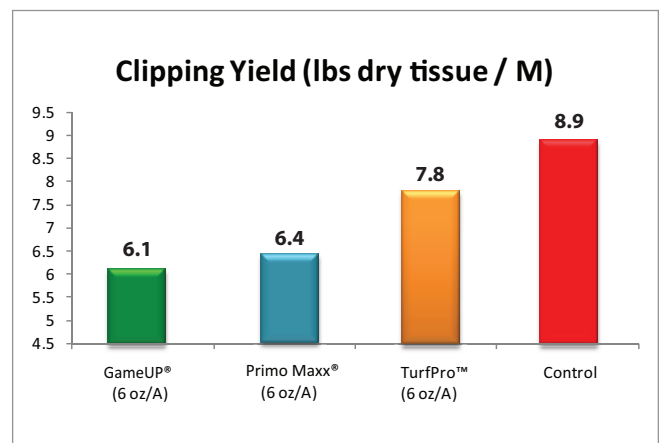

Game Up® is an enhanced proprietary formulation of Trinexapac-ethyl developed to better manage growth while providing increased resistance to stressful conditions.

Each of these PERFORMANCE indicators listed below contributes to a more consistent playing surface.

GAME UP SHOWED TO:

- Reduce clipping yields, which results in increased labor cost savings
- Increase canopy density (NDVI)
- Increase green speed (ball roll)

USE SITES:

Established turf grasses including golf course greens, tees, fairways, rough, athletic/sports fields, lawn care, residential turf and commercial lawns, cemeteries and sod farms