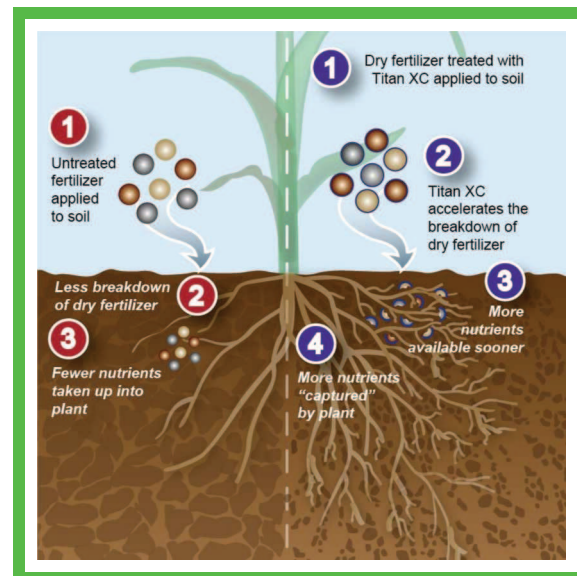

Get more from every dry fertilizer application with **TITAN XC**. Specifically formulated for impregnation on dry fertilizer blends, TITAN XC is the key to quick release and uptake of vital plant nutrients. The unique and concentrated biochemistry in TITAN XC provides the broadest range of activity to maximize the return on your dry fertilizer investment.

FEATURES:

- Extra concentrated formulation for superior impregnation on fertilizer prill
- Consistent performance across plant and soil types
- Compatible with a variety of dry fertilizer blends (P & K, MESZ, MES, pell lime, sulfate of potash, ammonium sulfate, gypsum)

GROWER BENEFITS:

- Expedites nutrient availability and uptake
- Enhances nutrient use efficiency
- Promotes better root growth and development
- Optimizes yield potential

RATES:

16-32 oz/ton of dry fertilizer

ALWAYS READ AND FOLLOW LABEL DIRECTIONS.

© 2018 Loveland Products, Inc. All Rights Reserved. All of the trademarks and service marks displayed are marks of their respective owners. Check State Registration to make sure product is registered in your state. LOVELAND PRODUCTS, INC.® | P.O. BOX 1286 | GREELEY, CO 80632 | www.LovelandProducts.com

Nutrien
Ag Solutions™