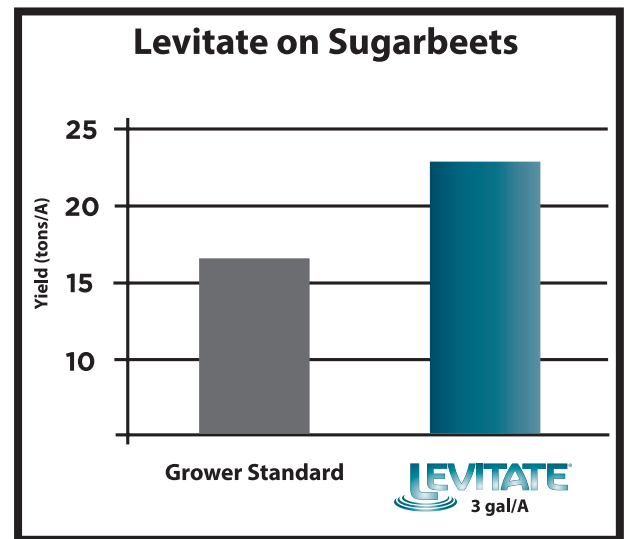

LEVITATE™ is a Loveland Products proprietary starter fertilizer formulated with a blend of proven fertilizer biocatalyst – Accomplish® LM as well as Acetate technology, fulvic acids and EDTA chelated Zinc. For starter fertilizer users, LEVITATE™ is the only starter on the market combining all three fertilizer efficiency technologies to increase nutrient availability and uptake - because growers know the only nutrition that matters is what gets in your crop.

FEATURES:

- Critical Phosphorus and Zinc for early season growth
- Enhanced nutrient availability and uptake
- Acetate technology to drive root growth
- Low salt, seed safe formulation

ALWAYS READ AND FOLLOW LABEL DIRECTIONS.