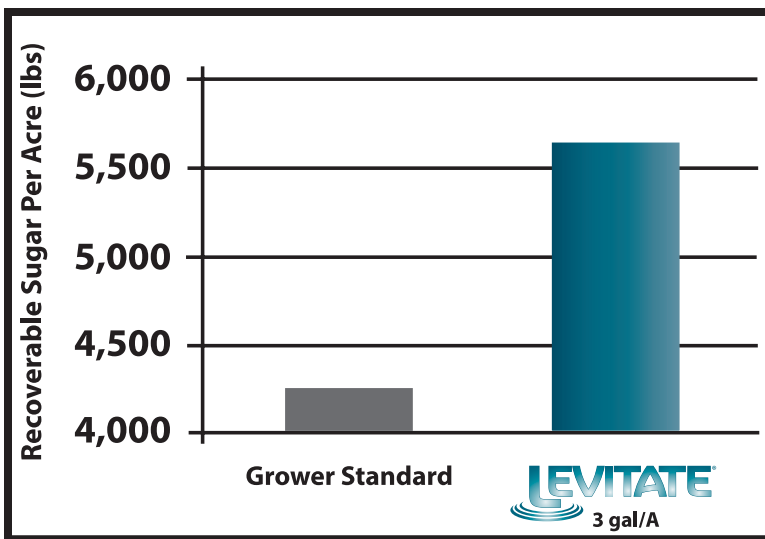

LEVITATE™ is a Loveland Products proprietary starter fertilizer formulated with a blend of proven fertilizer biocatalyst – Accomplish® LM as well as Acetate technology, fulvic acids and EDTA chelated Zinc. For starter fertilizer users, LEVITATE™ is the only starter on the market combining all three fertilizer efficiency technologies to increase nutrient availability and uptake - because growers know the only nutrition that matters is what gets in your crop.

FEATURES:

- Critical Phosphorus and Zinc for early season growth
- Enhanced nutrient availability and uptake
- Acetate technology to drive root growth
- Low salt, seed safe formulation

ALWAYS READ AND FOLLOW LABEL DIRECTIONS.