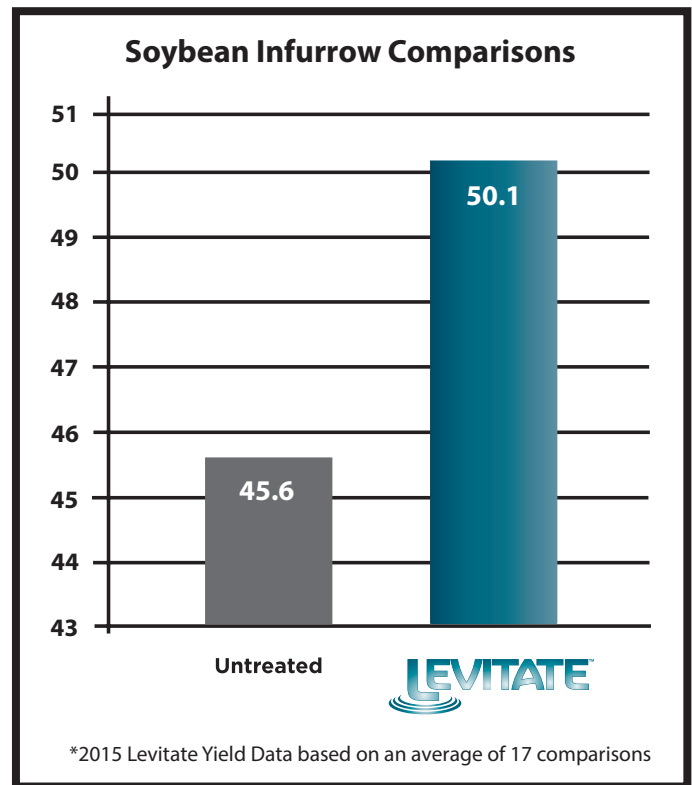

LEVITATE™ is a Loveland Products proprietary starter fertilizer formulated with a blend of proven fertilizer biocatalyst – **Accomplish® LM** as well as Acetate technology, fulvic acids and EDTA chelated Zinc. For starter fertilizer users, **LEVITATE™** is the only starter on the market combining all three fertilizer efficiency technologies to increase nutrient availability and uptake - because growers know the only nutrition that matters is what gets in your crop.

FEATURES:

- Critical Phosphorus and Zinc for early season growth
- Enhanced nutrient availability and uptake
- Acetate technology to drive root growth
- Low salt, seed safe formulation

ALWAYS READ AND FOLLOW LABEL DIRECTIONS.