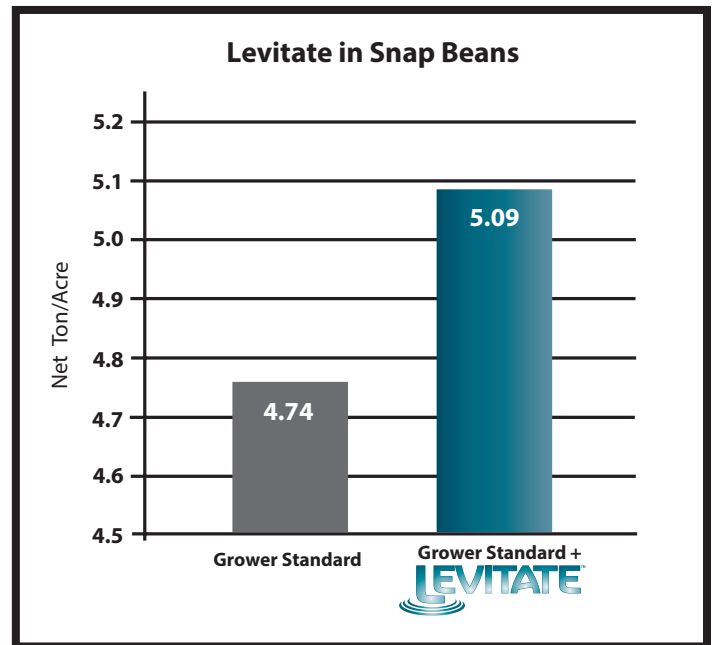

LEVITATE™ is a Loveland Products proprietary starter fertilizer formulated with a blend of proven fertilizer biocatalyst – **Accomplish® LM** as well as Acetate technology, fulvic acids and EDTA chelated Zinc. For starter fertilizer users, **LEVITATE™** is the only starter on the market combining all three fertilizer efficiency technologies to increase nutrient availability and uptake - because growers know the only nutrition that matters is what gets in your crop.

FEATURES:

- Critical Phosphorus and Zinc for early season growth
- Enhanced nutrient availability and uptake
- Acetate technology to drive root growth
- Low salt, seed safe formulation

ALWAYS READ AND FOLLOW LABEL DIRECTIONS.