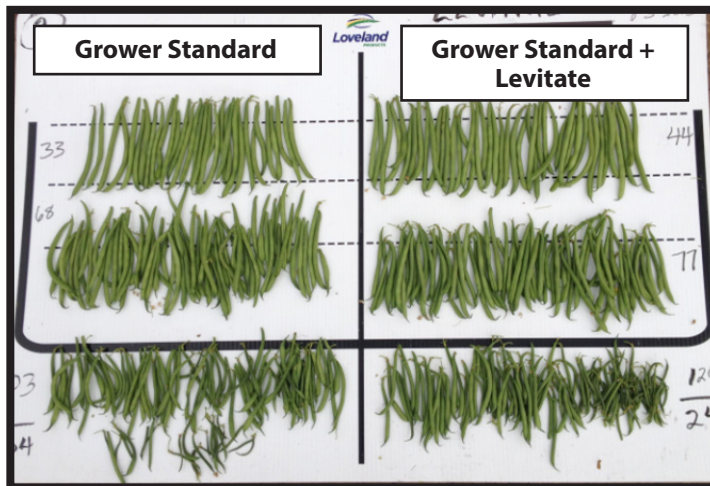

LEVITATE™ is a Loveland Products proprietary starter fertilizer formulated with a blend of proven fertilizer biocatalyst – **Accomplish® LM** as well as Acetate technology, fulvic acids and EDTA chelated Zinc. For starter fertilizer users, **LEVITATE™** is the only starter on the market combining all three fertilizer efficiency technologies to increase nutrient availability and uptake - because growers know the only nutrition that matters is what gets in your crop.

FEATURES:

- Critical Phosphorus and Zinc for early season growth
- Enhanced nutrient availability and uptake
- Acetate technology to drive root growth
- Low salt, seed safe formulation

ALWAYS READ AND FOLLOW LABEL DIRECTIONS.