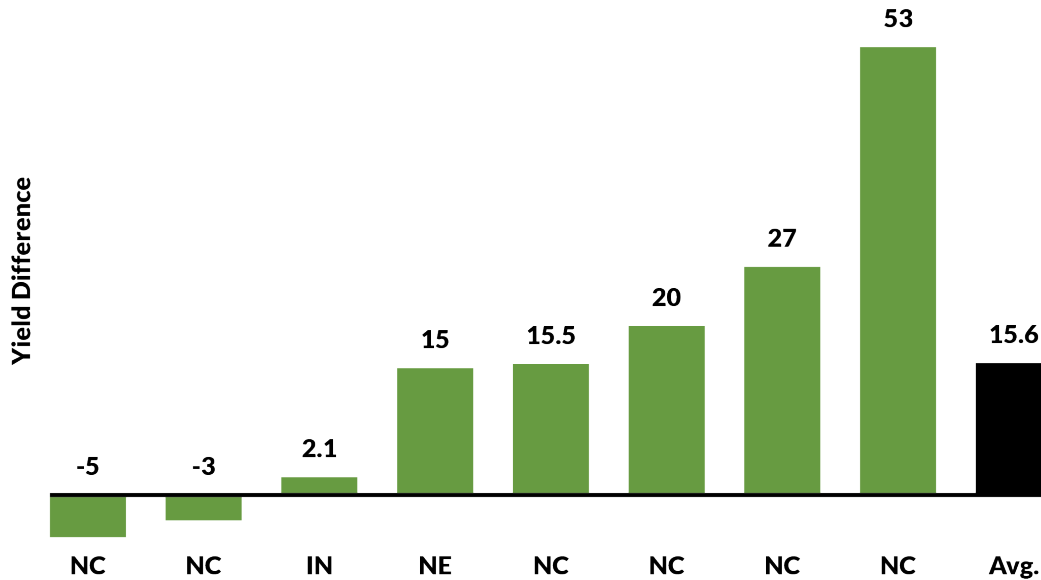

GROWER BENEFITS:

- Expedites nutrient availability and uptake
- Enhances nutrient use efficiency
- Promotes better root growth and development
- Optimizes yield potential

RATES

16 oz per ton of dry fertilizer