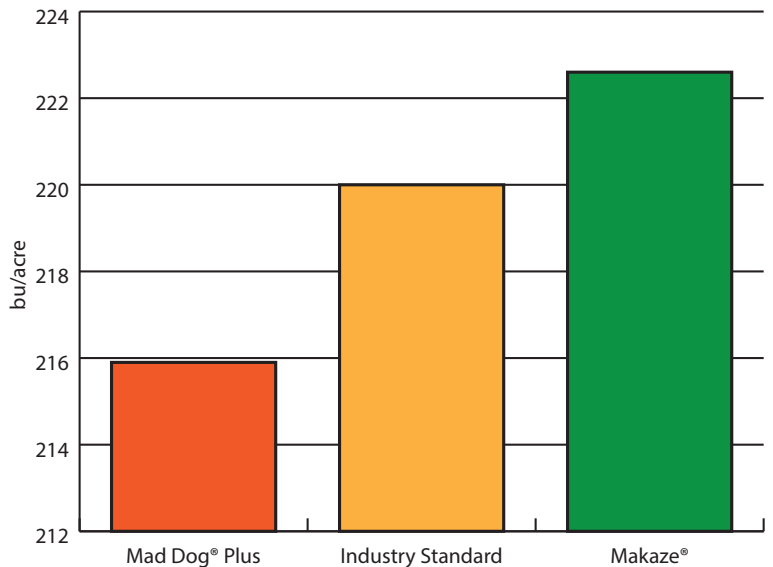

MAKAZE®

HERBICIDE

MAKAZE® is the most effective 4 pound premium glyphosate on the market today.

MAKAZE contains **Leci-Tech® Technology** getting To, On & In the plant, providing superior penetration into the leaf surface enabling greater uptake, translocation and rainfastness for a complete kill.

FEATURES:

BENEFITS:

- Leci-Tech® Technology, getting TO, ON & IN the plant.....The most complete kill
- Superior leaf penetrationGreater uptake, excellent rainfastness
- Excellent crop safety on all Roundup Ready® cropsProvides reliable performance

ADJUVANT RECOMMENDATIONS:

CORN YIELDS

Garvin, Illinois
All treatments include Choice® Weather Master at 0.50% v/v

GLYPHOSATE LOG TRIAL